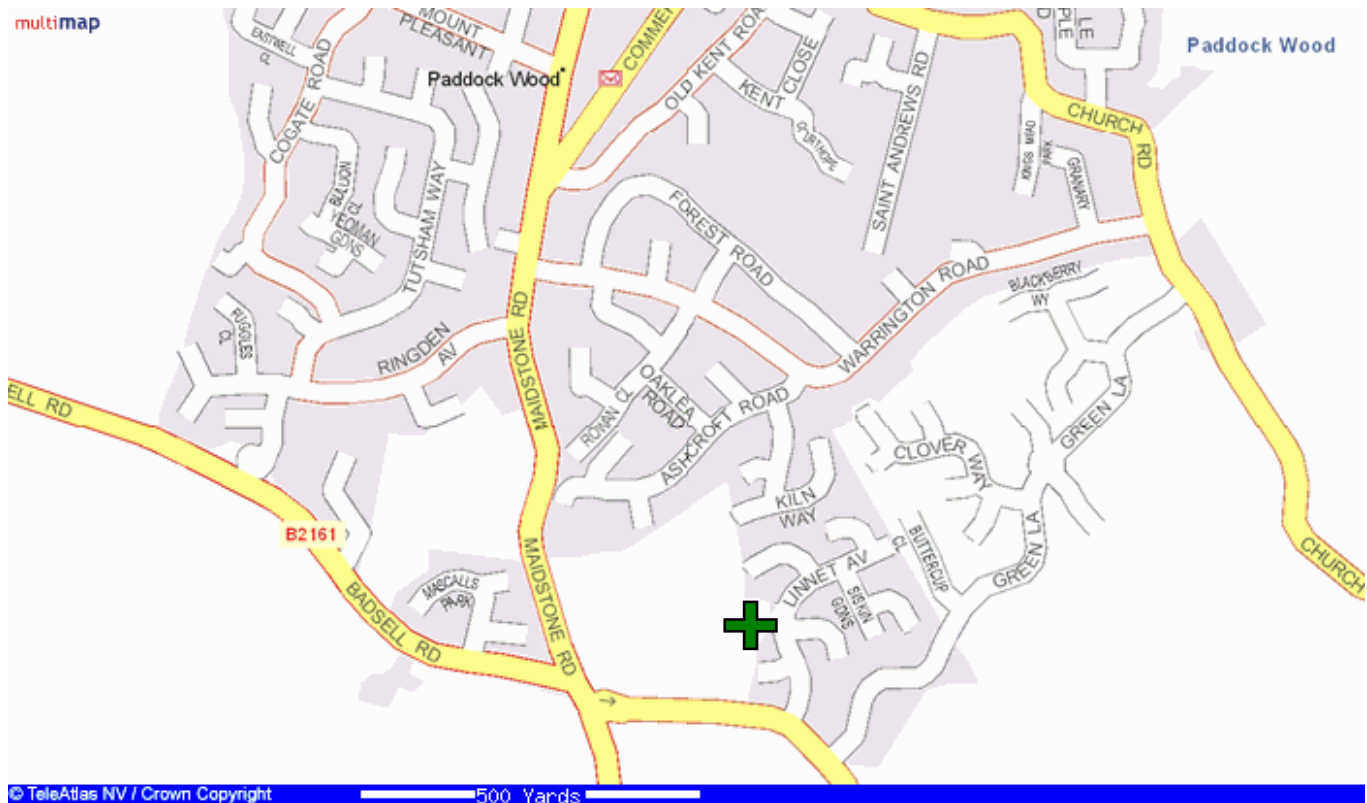

Opposition:	PADDOCK WOOD		
Venue:	Away		
Meet Time:	5.00pm		
Start Time:	6.00pm		
Dress:	Greys		
Format:	4 Mixed Triples		
Teas:			
<u>SKIP</u>	<u>LEAD</u>	<u>2ND</u>	<u>RESULT</u>
			- - - - - - 0 - 0

PADDOCK WOOD

Green:
Putland Sports Ground,
Mascalls Court Road,
Paddock Wood,
TN12 6NZ.