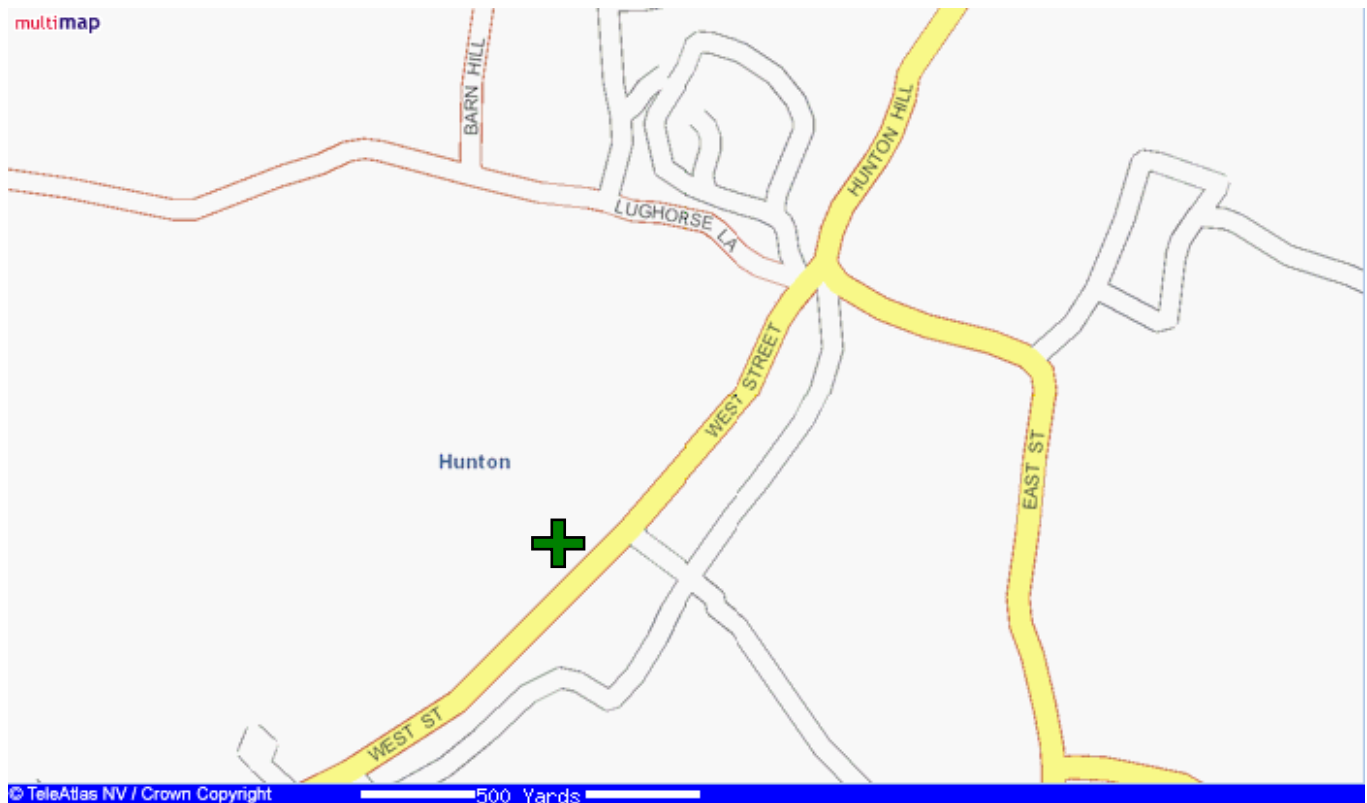

Opposition:	HUNTON		
Venue:	Away		
Meet Time:	1.30pm		
Start Time:	2.30pm		
Dress:	Greys		
Format:	4 Mixed Triples		
Teas:			
<u>SKIP</u>	<u>LEAD</u>	<u>2ND</u>	<u>RESULT</u>
			-
			-
			-
			-
			-
			-
			0 - 0

HUNTON
Green:
King George V Playing Fields,
West Street,
Hunton
Maidstone,
Kent, ME15 0RR.