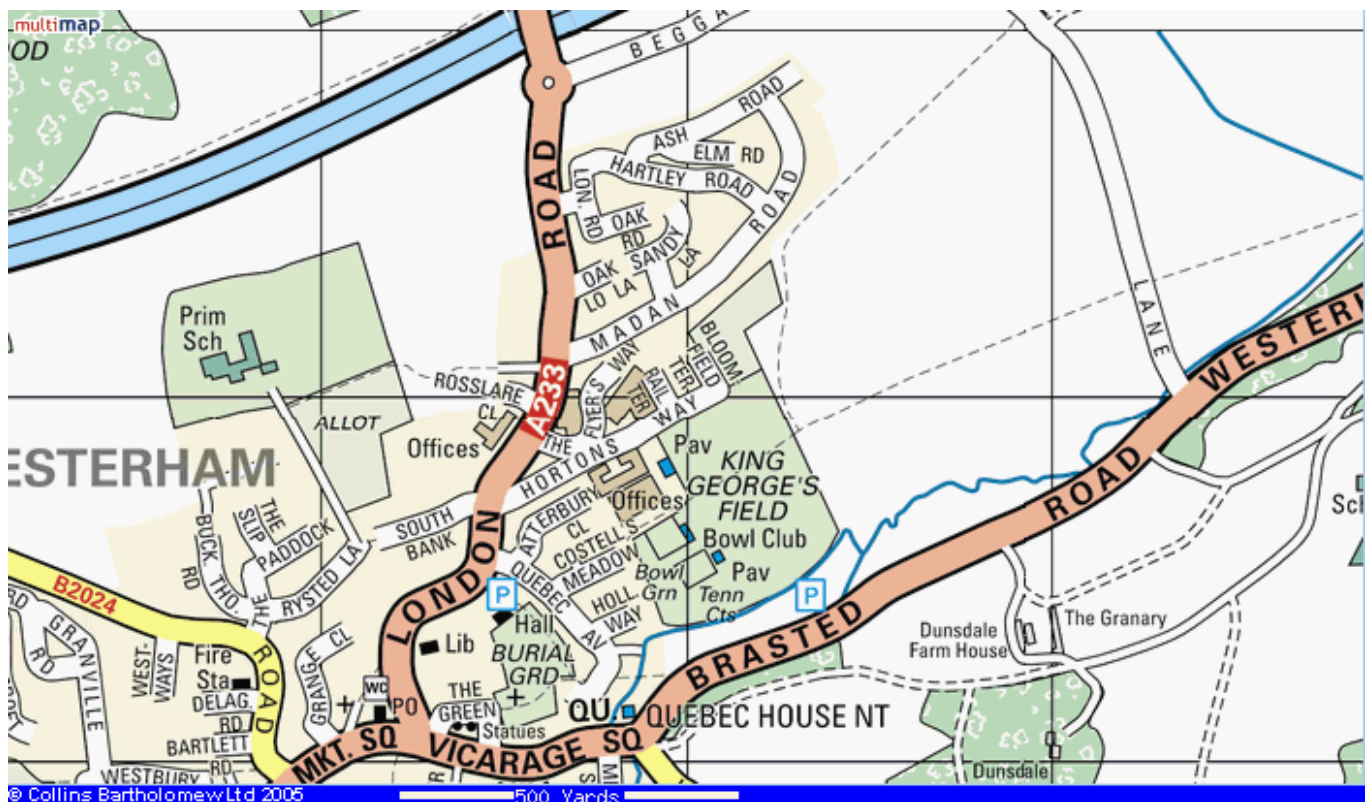

Opposition:	WESTERHAM
Venue:	Away
Meet Time:	1.30pm
Start Time:	2.30pm
Dress:	White
Format:	6 Mixed Triples
Teas:	

<u>SKIP</u>	<u>LEAD</u>	<u>2ND</u>	<u>RESULT</u>
			-
			-
			-
			-
			-
			0 - 0

WESTERHAM