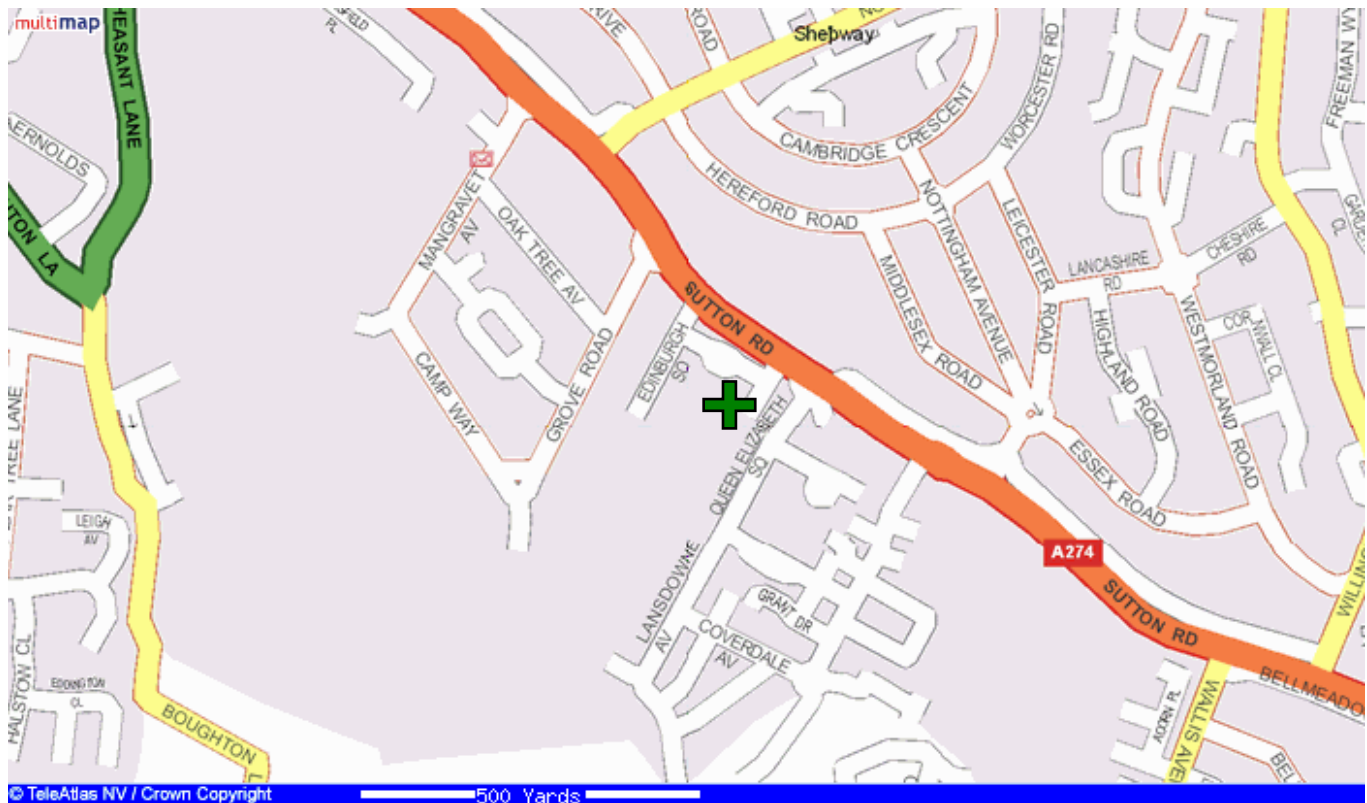

Opposition:	MAIDSTONE POLICE
Venue:	Away
Meet Time:	1.00pm
Start Time:	2.00pm
Dress:	Whites
Format:	5 Mixed Triples
Teas:	

<u>SKIP</u>	<u>LEAD</u>	<u>2ND</u>	<u>RESULT</u>
			-
			-
			-
			-
			-
			0 - 0

MAIDSTONE POLICE
Green:
County Police Headquarters
Sutton Road,
Maidstone,
ME15 9BZ.