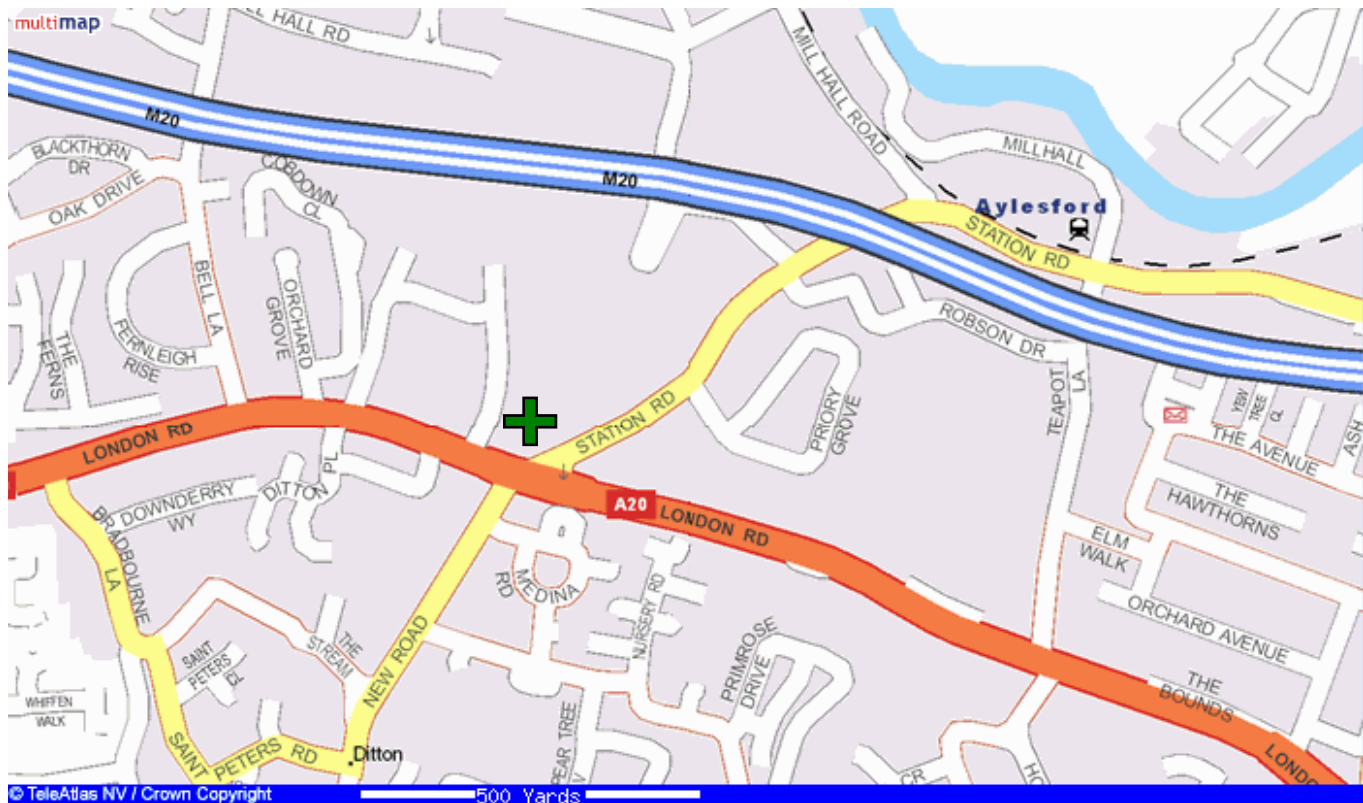

Opposition:	SOUTHBOROUGH
Venue:	Away
Meet Time:	1.30pm
Start Time:	2.30pm
Dress:	Greys
Format:	4 Mixed Triples
Teas:	

<u>SKIP</u>	<u>LEAD</u>	<u>2ND</u>	<u>RESULT</u>
			-
			-
			-
			-
			-
			0 - 0

SOUTHBOROUGH

Green:
Pennington Grounds,
Pennington Road,
Southborough,
TN4 0SJ.