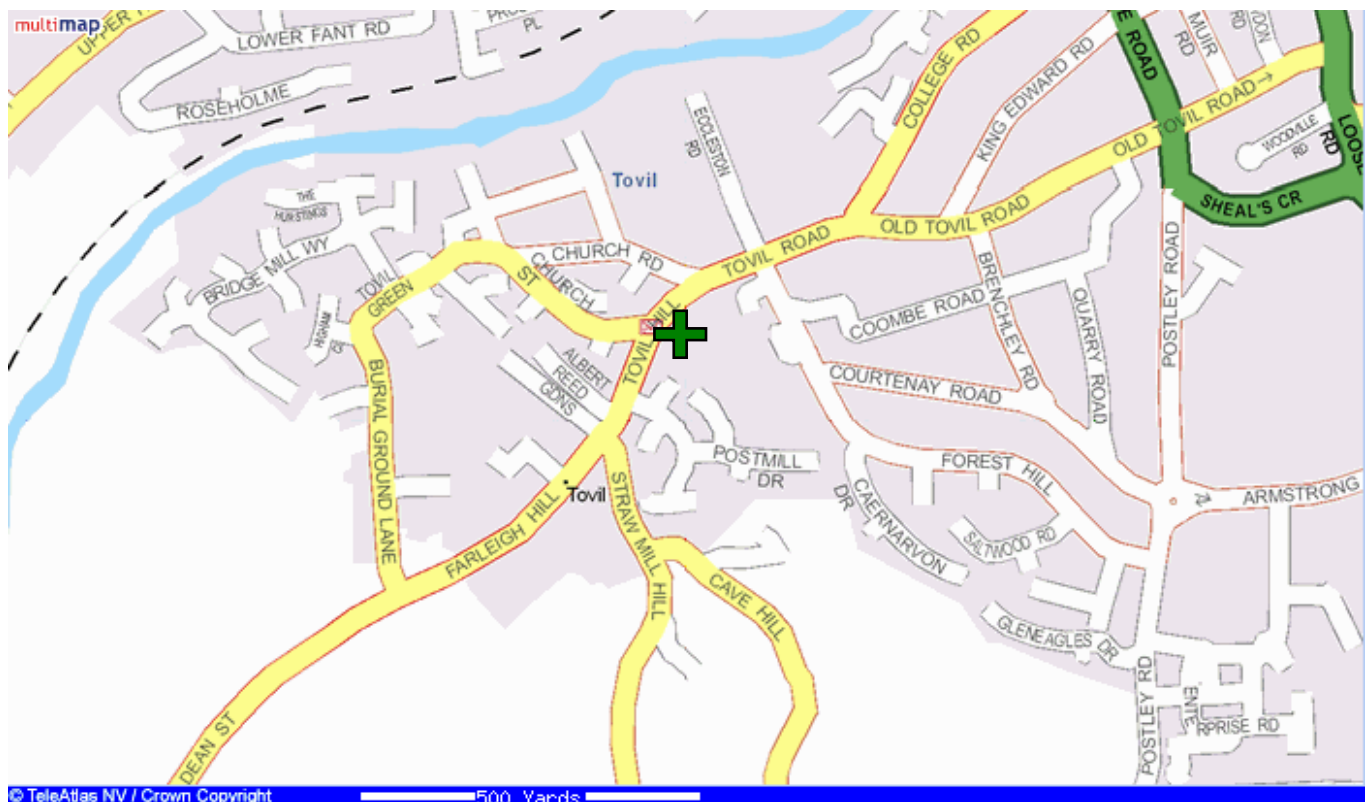

Opposition:	TOVIL
Venue:	Away
Meet Time:	2.00pm
Start Time:	3.00pm
Dress:	White
Format:	4 Mixed Rinks
Teas:	

<u>SKIP</u>	<u>LEAD</u>	<u>2ND</u>	<u>3RD</u>	<u>RESULT</u>
				-
				-
				-
				-
				-
				-
				0 - 0

TOVIL
Green:
Tovil W.M.C.,
Tovil Hill,
Maidstone,
ME15 6QS
Tel No. 01622 751293.