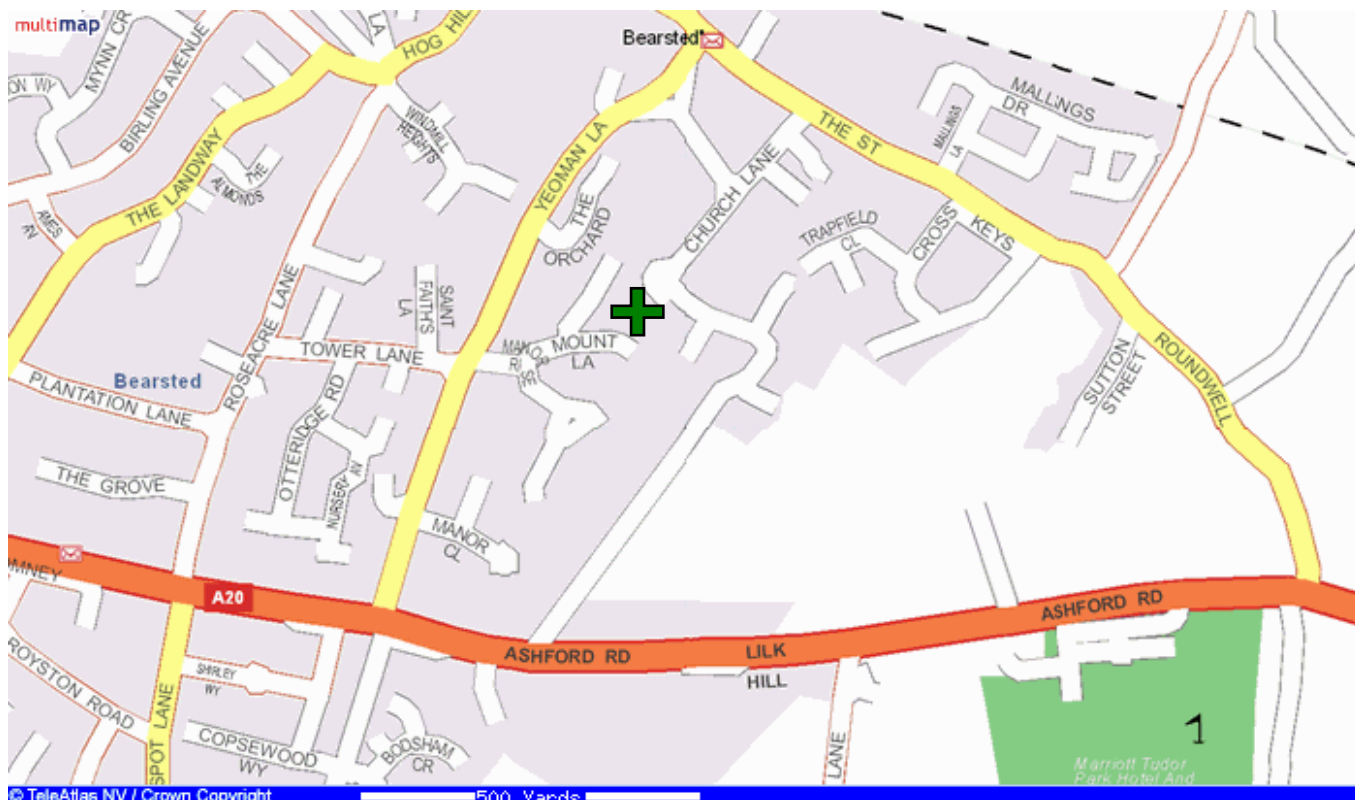

Opposition:	BEARSTED & THURNHAM
Venue:	Away
Meet Time:	1.30pm
Start Time:	2.30pm
Dress:	White
Format:	4 Mixed Triples
Teas:	

<u>SKIP</u>	<u>LEAD</u>	<u>2ND</u>	<u>RESULT</u>
Tony Horn	Josie Townsend	Bert Tester	-
Simon Luff	Carmel Luff	Joan Jennings	-
Clem Clements	Dominic Luff	Tony Ivil	-
Carol Cooney	Dennis Townsend	Judith Drew	-
			-
			-
			0 - 0

BEARSTED & THURNHAM

Green:
Church Landway,
Bearsted,
Maidstone,
ME14.
Tel No.: 01622 730590.