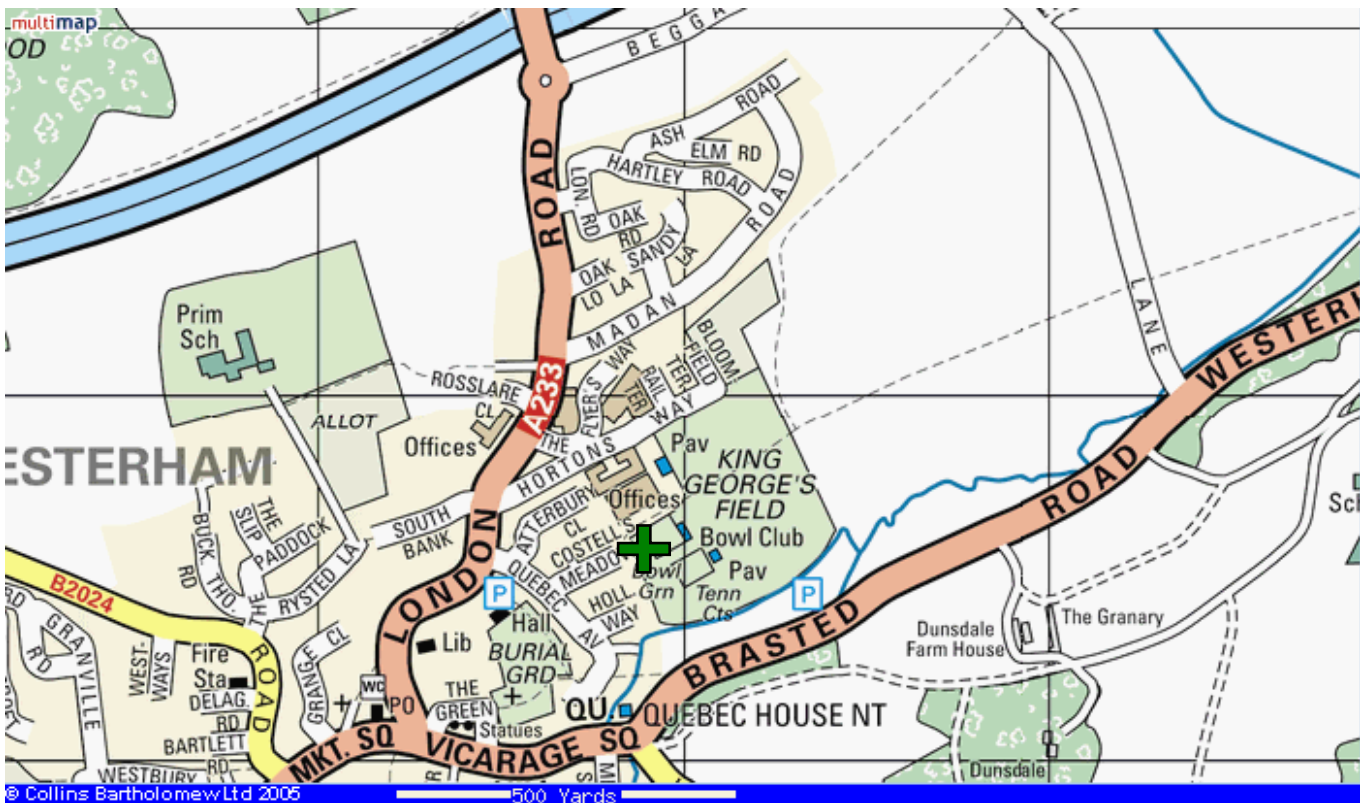

<u>SKIP</u>	<u>LEAD</u>	<u>2ND</u>	<u>RESULT</u>

Opposition:	TOVIL
Venue:	Away
Meet Time:	2.00pm
Start Time:	3.00pm
Dress:	White
Format:	4 Mixed Rinks
Teas:	

<u>SKIP</u>	<u>LEAD</u>	<u>2ND</u>	<u>3RD</u>	<u>RESULT</u>
				-
				-
				-
				-
				-
				-
				0 - 0

TOVIL
Green:
Tovil W.M.C.,
Tovil Hill,
Maidstone,
ME15 6QS
Tel No. 01622 751293.

Opposition:	DITTON
Venue:	Away
Meet Time:	1.30pm
Start Time:	2.30pm
Dress:	Greys
Format:	4 Mixed Triples
Teas:	

<u>SKIP</u>	<u>LEAD</u>	<u>2ND</u>	<u>RESULT</u>
			-
			-
			-
			-
			-
			-
			0 - 0

DITTON
Green:
Recreation Ground,
Kiln Barn Road,
Ditton,
ME20 6QR.
Tel No. 01732 843923.

Opposition:	NORTHFLEET
Venue:	Away
Meet Time:	1.30pm
Start Time:	2.30pm
Dress:	Whites
Format:	4 Men & 2 Ladies Triples
Teas:	

<u>SKIP</u>	<u>LEAD</u>	<u>2ND</u>	<u>RESULT</u>
			-
			-
			-
			-
			-
			0 - 0

NORTHFLEET

Green:

Opposition:	SWANLEY
Venue:	Away
Meet Time:	1.30pm
Start Time:	2.30pm
Dress:	Greys
Format:	4 Mixed Triples
Teas:	