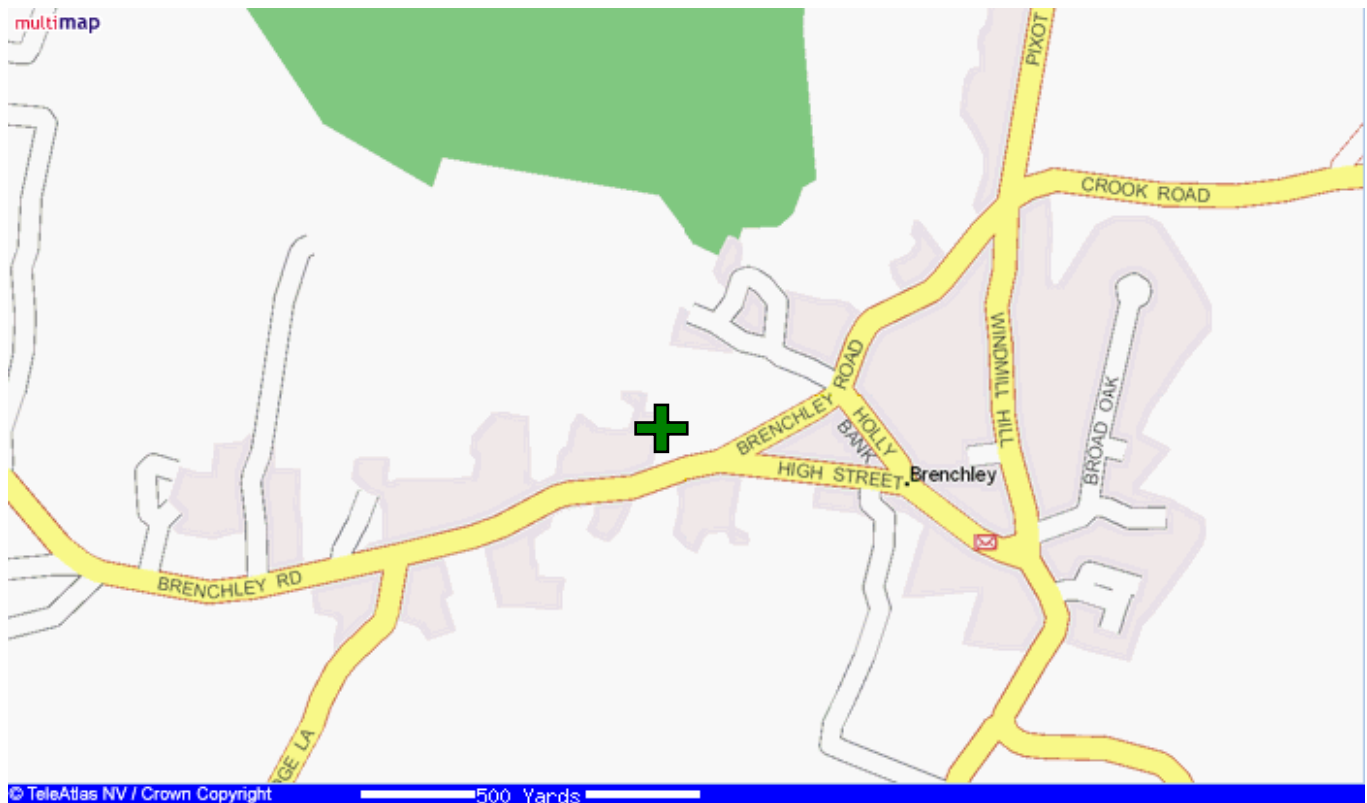

Opposition:	BRENCHLEY & MATFIELD		
Venue:	Away		
Meet Time:	1.30pm		
Start Time:	2.30pm		
Dress:	Greys		
Format:	4 Mixed Triples		
Teas:			
<u>SKIP</u>	<u>LEAD</u>	<u>2ND</u>	<u>RESULT</u>
			-
			-
			-
			-
			-
			-
			0 - 0

BRENCHLEY & MATFIELD

Green:
Market Heath,
Brenchley Road,
Brenchley,
TN12 7NX.