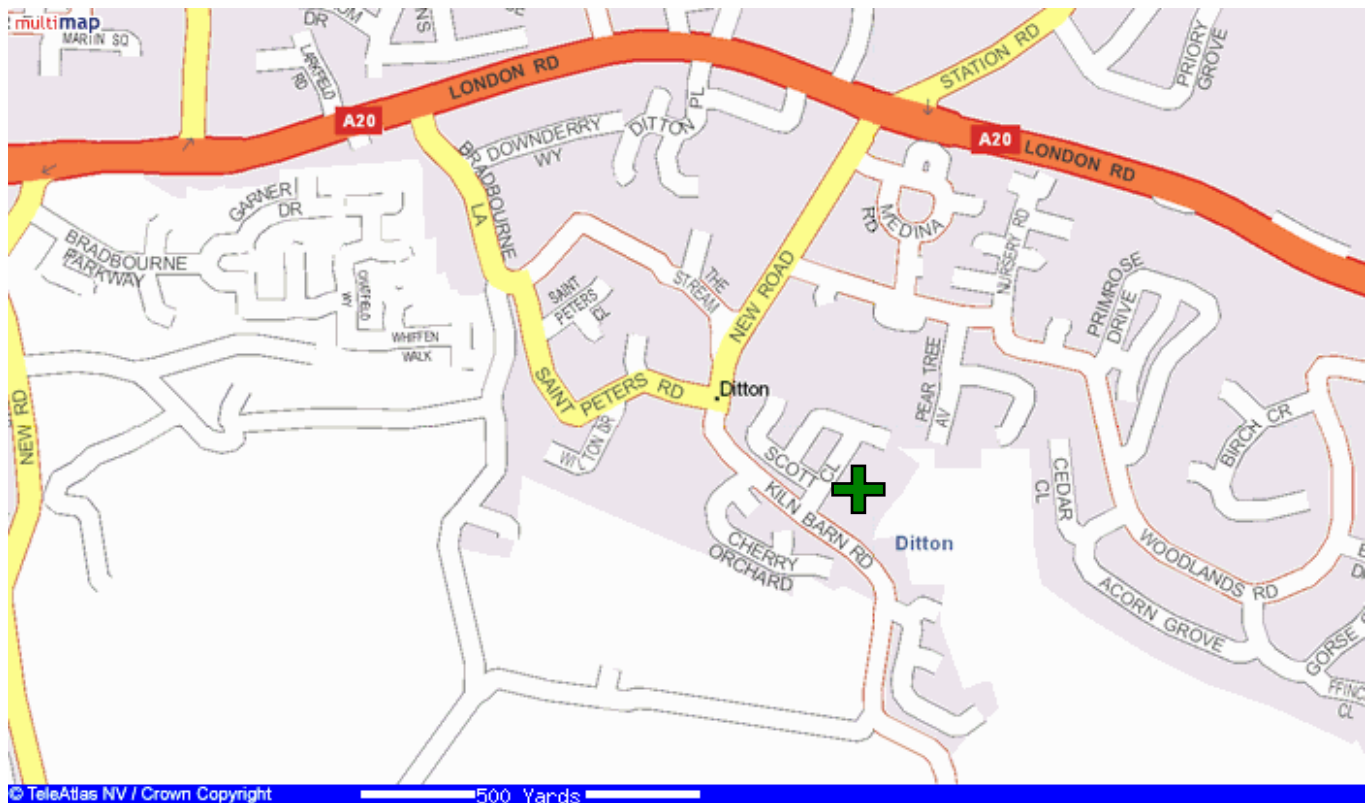

<u>SKIP</u>	<u>LEAD</u>	<u>2ND</u>	<u>RESULT</u>

Opposition:	TOVIL
Venue:	Away
Meet Time:	2.00pm
Start Time:	3.00pm
Dress:	White
Format:	4 Mixed Rinks
Teas:	

<u>SKIP</u>	<u>LEAD</u>	<u>2ND</u>	<u>3RD</u>	<u>RESULT</u>
				-
				-
				-
				-
				-
				-
				0 - 0

DITTON
Green:
Recreation Ground,
Kiln Barn Road,
Ditton,
ME20 6QR.
Tel No. 01732 843923.

Opposition:	NORTHFLEET
Venue:	Away
Meet Time:	1.30pm
Start Time:	2.30pm
Dress:	Whites
Format:	4 Men & 2 Ladies Triples
Teas:	