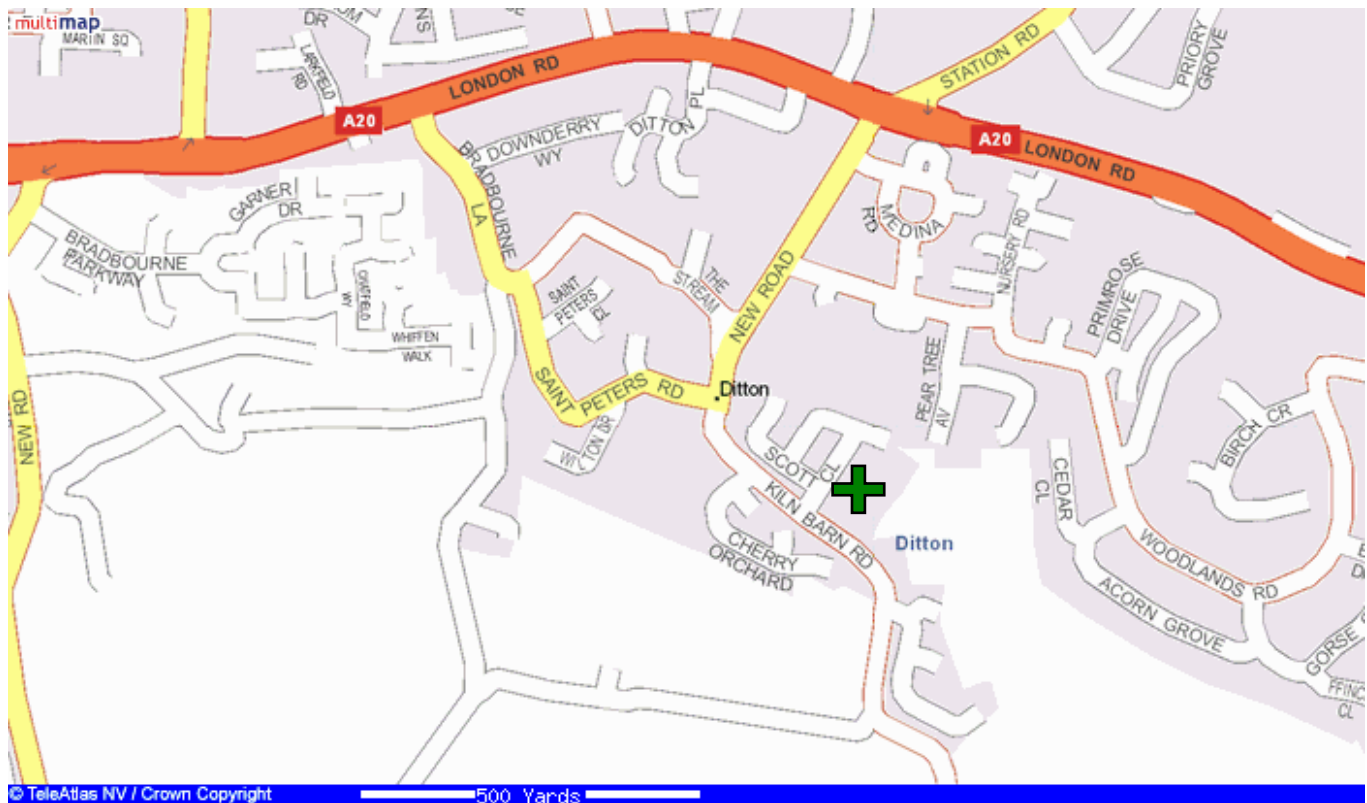

<u>SKIP</u>	<u>LEAD</u>	<u>2ND</u>	<u>RESULT</u>
			-
			-
			-
			-
			-
			-
			0 - 0

DITTON
Green:
Recreation Ground,
Kiln Barn Road,
Ditton,
ME20 6QR.
Tel No. 01732 843923.

Opposition:	SUNDRIDGE		
Venue:	Away		
Meet Time:	1.30pm		
Start Time:	2.30pm		
Dress:	Whites		
Format:	4 Mixed Triples		
Teas:			
SKIP	LEAD	2ND	RESULT
			-
			-
			-
			-
			-
			0 - 0