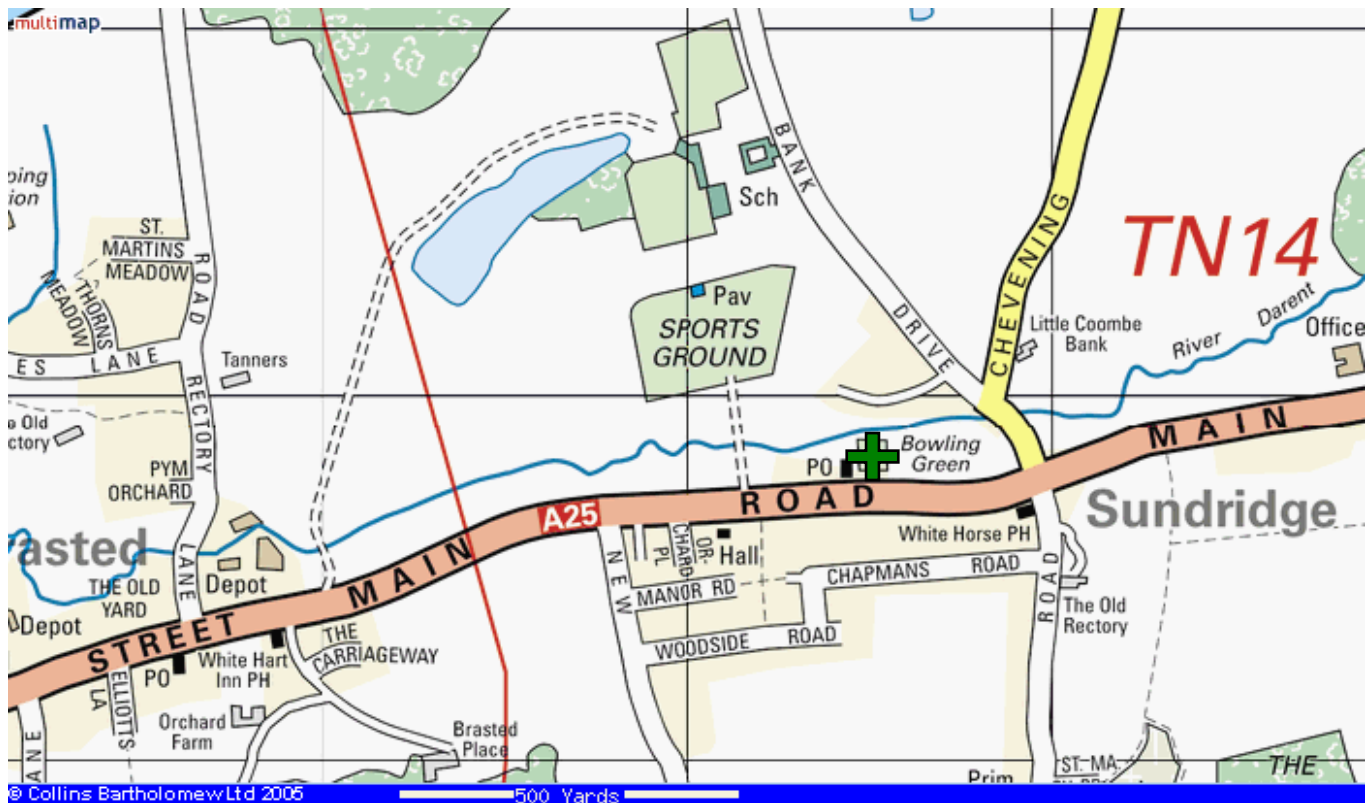

<u>SKIP</u>	<u>LEAD</u>	<u>2ND</u>	<u>RESULT</u>
			-
			-
			-
			-
			-
			-
			0 - 0

DITTON
Green:
Recreation Ground,
Kiln Barn Road,
Ditton,
ME20 6QR.
Tel No. 01732 843923.

Opposition:	SUNDRIDGE		
Venue:	Away		
Meet Time:	1.30pm		
Start Time:	2.30pm		
Dress:	Whites		
Format:	4 Mixed Triples		
Teas:			
SKIP	LEAD	2ND	RESULT
			-
			-
			-
			-
			-
			0 - 0