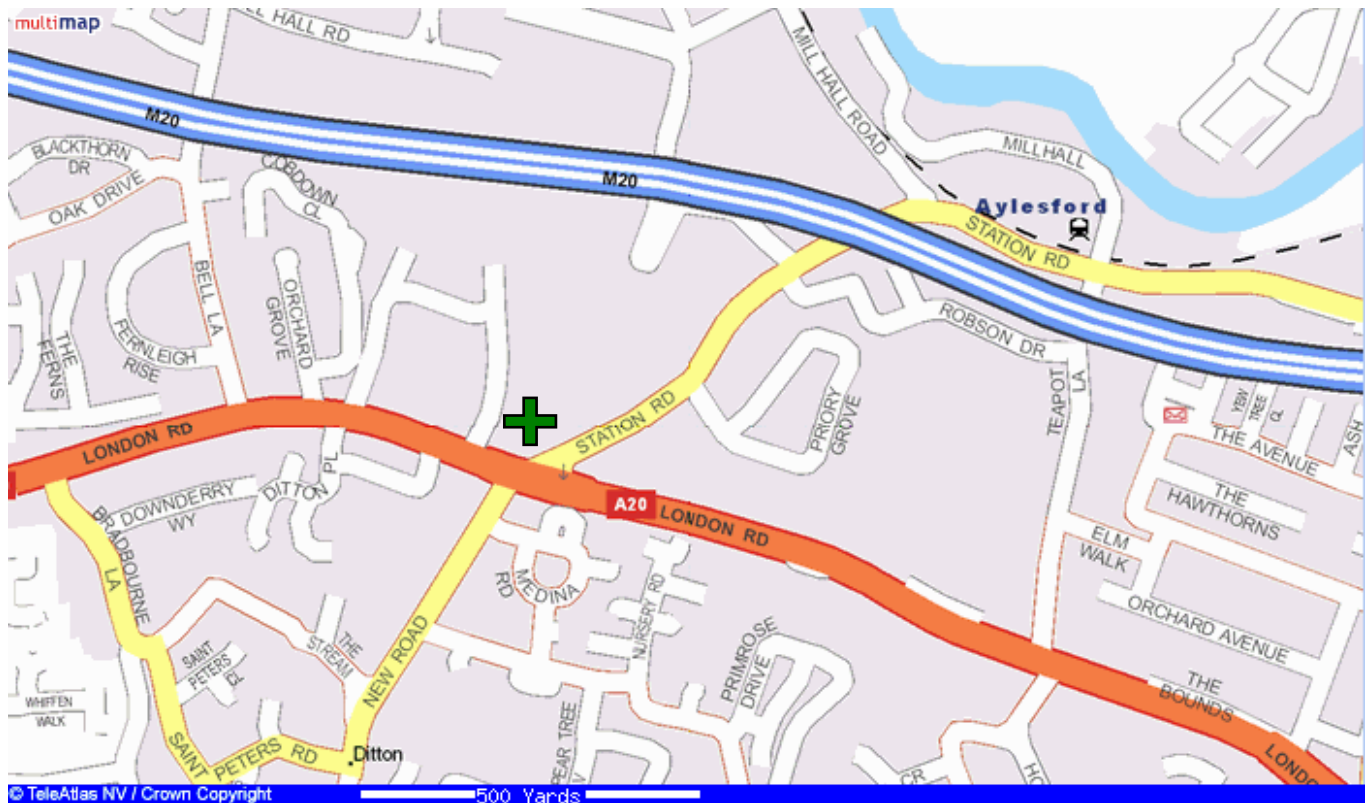

Opposition:	APM & KIMBERLY CLARK
Venue:	Away
Meet Time:	1.30pm
Start Time:	2.30pm
Dress:	Whites
Format:	5 Mixed Triples
Teas:	

<u>SKIP</u>	<u>LEAD</u>	<u>2ND</u>	<u>RESULT</u>
			-
			-
			-
			-
			-
			0 - 0

KIMBERLEY CLARK

Green:
Cobdown Sports Ground,
Station Road,
Ditton,
ME20 6AU.
Tel No.: 01622 717771.